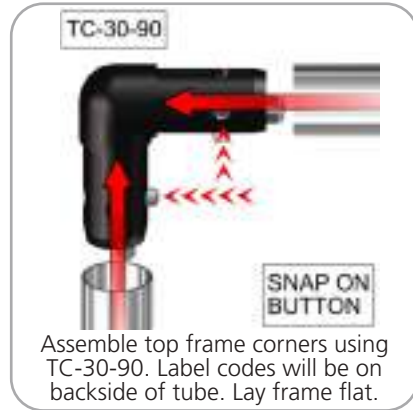

STEP 1: ASSEMBLE FRAME