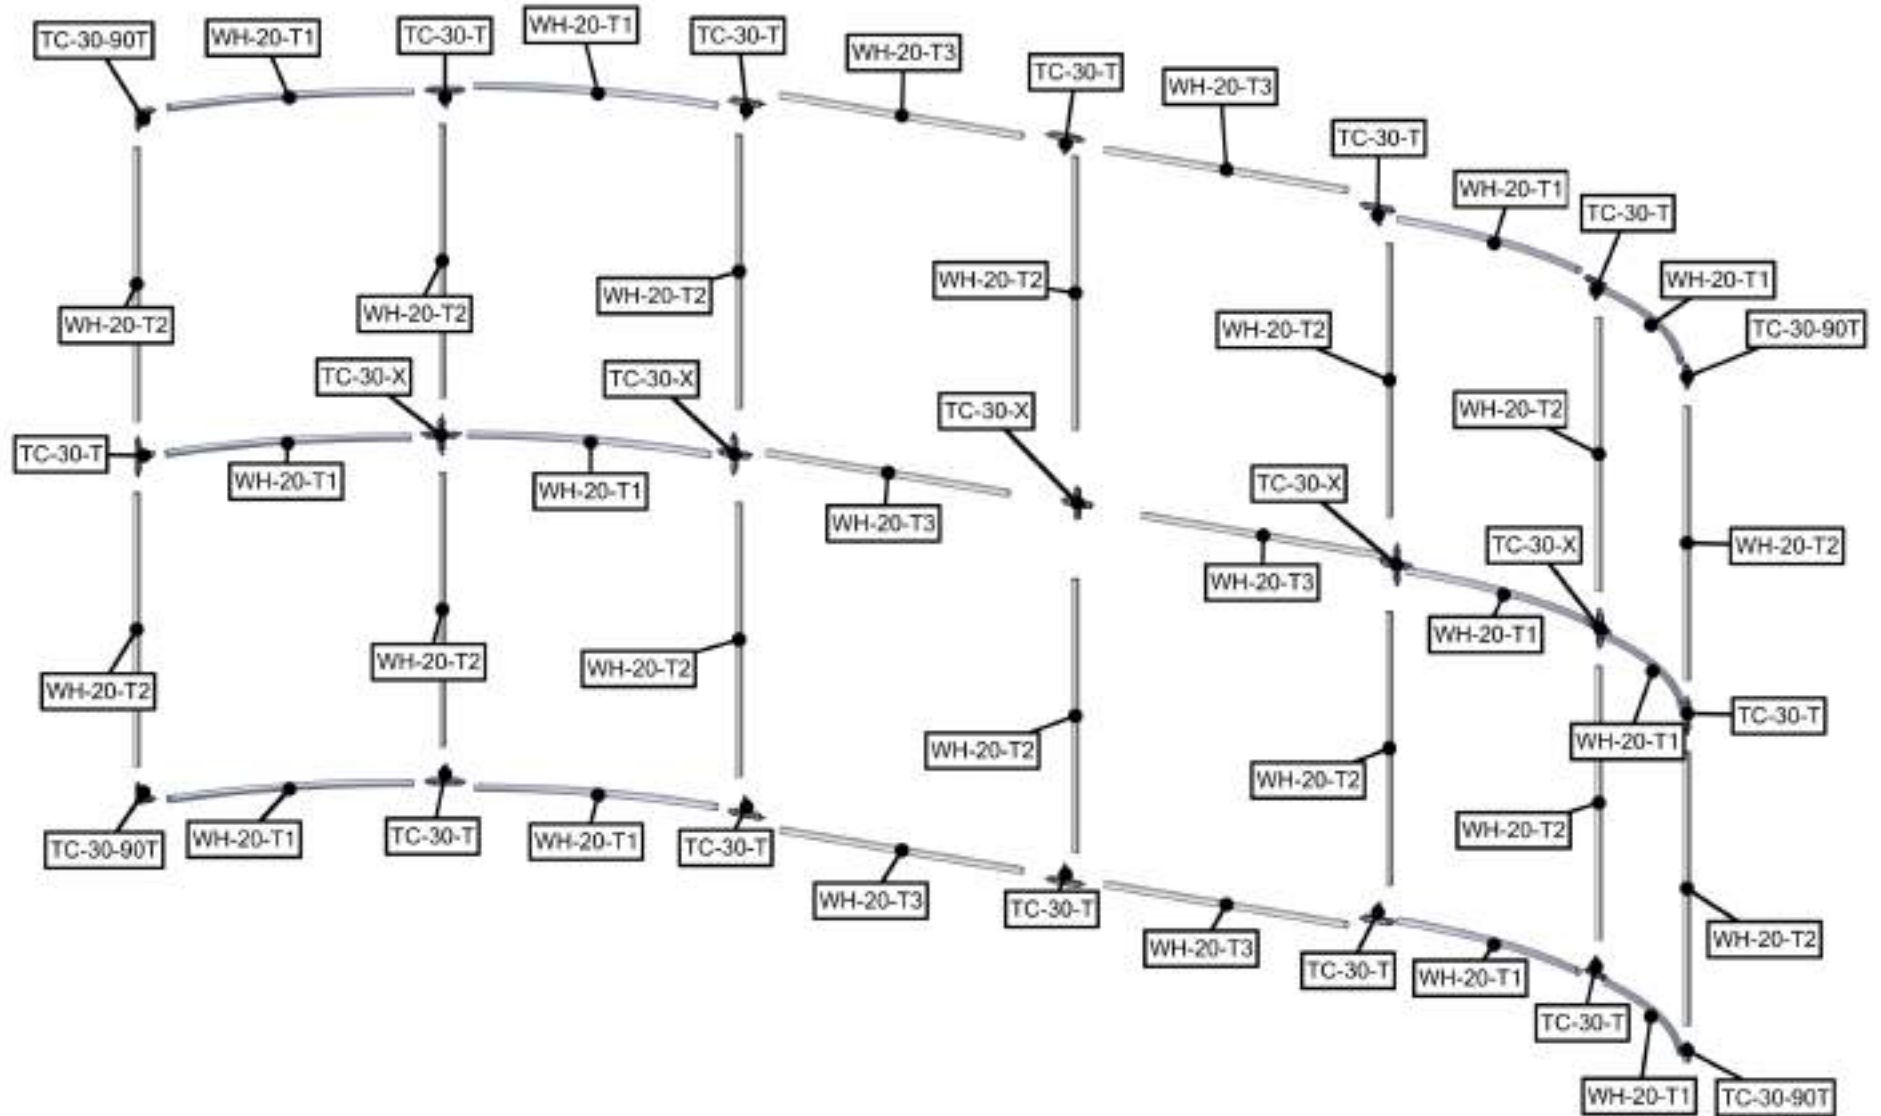

# Formulate 20' Horizontal Curve

## dimensions:

Hardware	Graphic
<p>Assembled unit: 226.7292" w x 92.0591" h x 38.4928" d</p> <p>Approximate weight (includes graphic): 105 lbs / 47.6 kgs</p>	<p>Total visual area: 250.5" w x 92" h 5740mm(w) x 2324mm(h)</p> <p>Please be sure to include a 2" bleed around the perimeter.</p> <p>Refer to related graphic template for more information.</p>
<p>Shipping</p> <p>Shipping dimensions: 2 OCL cases: 19" l x 19" w x 56" h 483mm(l) x 483mm(w) x 1422mm(h)</p> <p>Approximate shipping weight (with cases): 145 lbs / 65.8 kgs</p>	<p>Visit: <a href="http://www.exhibitors-handbook.com/graphic-templates">www.exhibitors-handbook.com/graphic-templates</a></p>

Parts Included		
Part Label	Qty	Part Code
90 DEGREE ELBOW JOINT FOR 30MM TUBING	x4	TC-30-90
T JUNCTION FOR 30MM TUBING	x12	TC-30-T
4 WAY JUNCTION FOR 30MM TUBING	x5	TC-30-X
30MM TUBE SECTION	x12	WH-20-T1
1114MM X 30MM TUBE SECTION	x14	WH-20-T2
1114MM X 30MM TUBE SECTION	x6	WH-20-T3
20' FABRIC GRAPHIC	x1	WH20-01-G

Parts Included		
Part Label	Qty	Part Code
FABRIC GRAPHIC	x1	WH10-01-G
90 DEGREE ELBOW JOINT FOR 30MM TUBING	x4	TC-30-90
T JUNCTION FOR 30MM TUBING	x6	TC-30-T
4 WAY JUNCTION FOR 30MM TUBING	x2	TC-30-X
R2000MM X 30MM TUBE (997MM ARC)	x9	WH10-01-T1
1114MM X 30MM TUBE	x8	WH10-01-T2