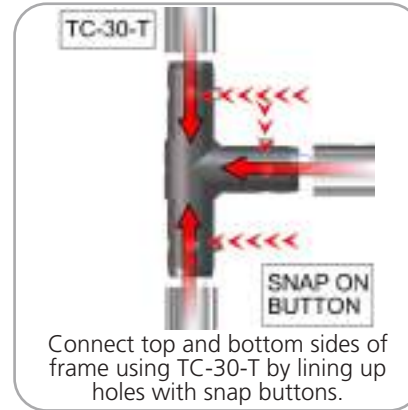

STEP 1: ASSEMBLE FRAME