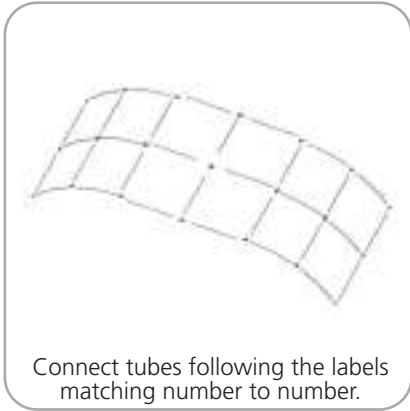

STEP 1: ASSEMBLE FRAME