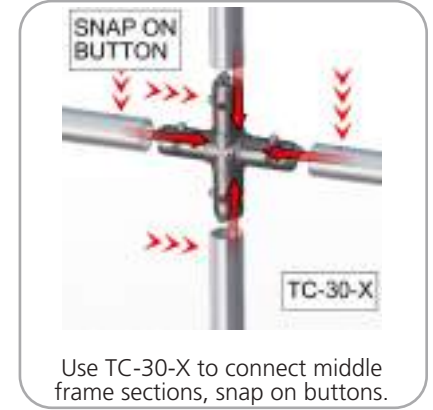

STEP 1: ASSEMBLE FRAME