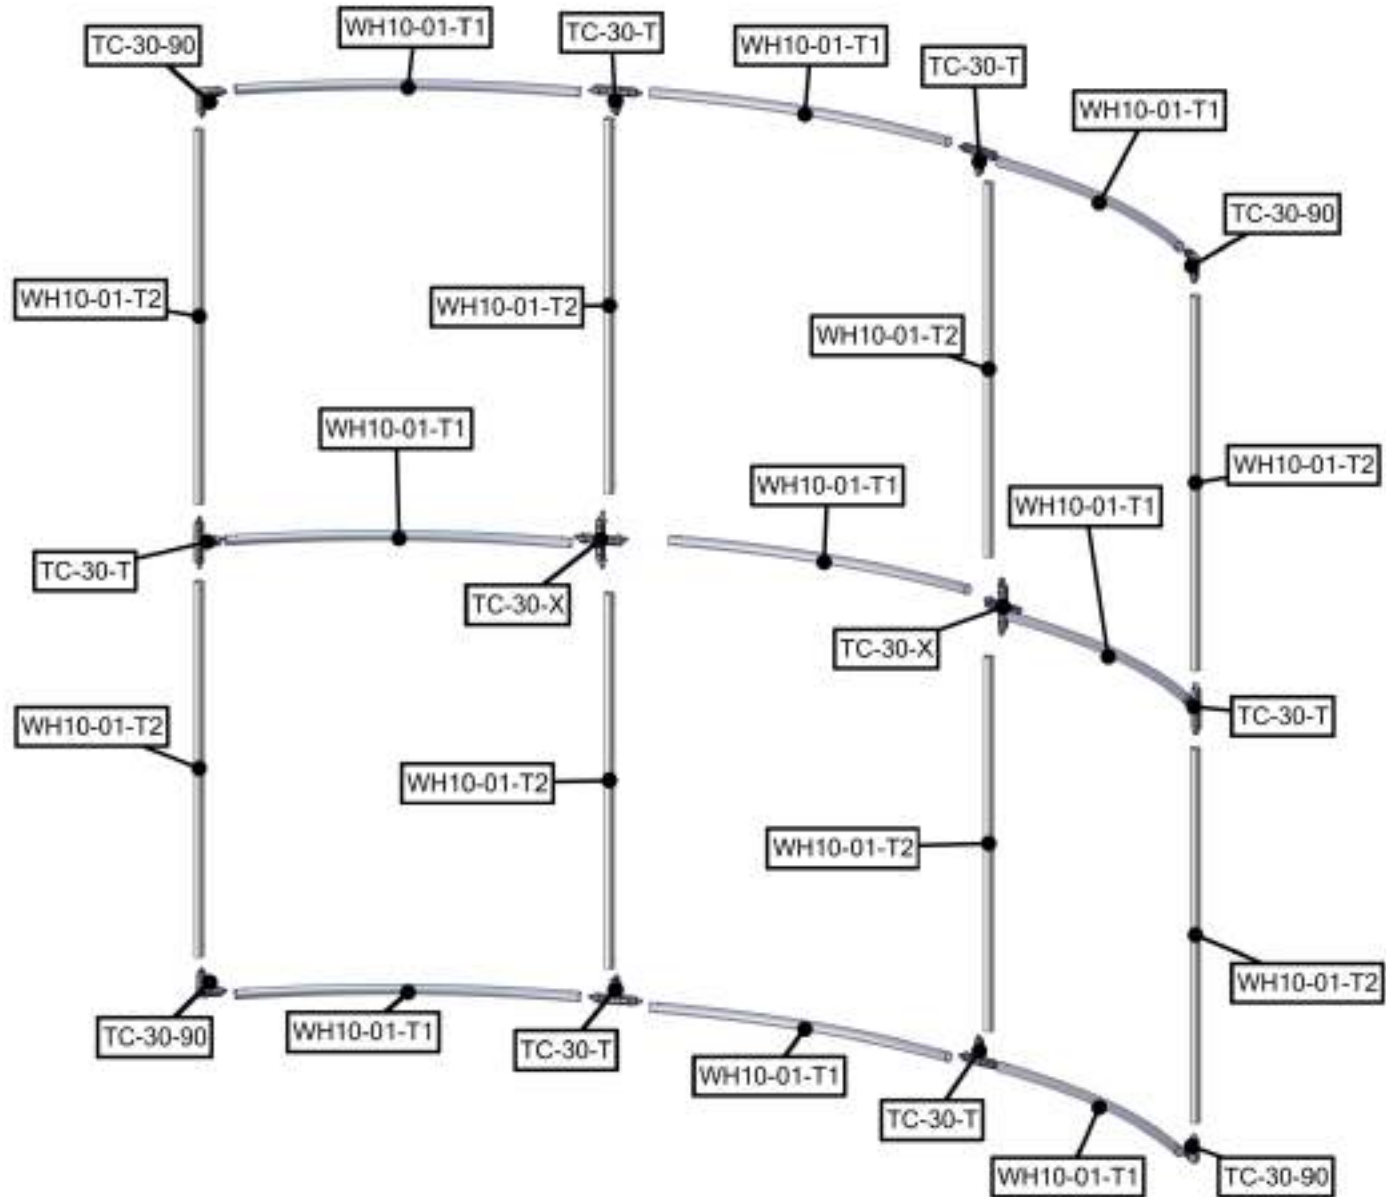

# Formulate 20' Horizontal Curve

## dimensions:

Hardware	Graphic
<p>Assembled unit: 226.7292" w x 92.0591" h x 38.4928" d</p> <p>Approximate weight (includes graphic): 105 lbs / 47.6 kgs</p>	<p>Total visual area: 250.5" w x 92" h 5740mm(w) x 2324mm(h)</p> <p>Please be sure to include a 2" bleed around the perimeter.</p> <p>Refer to related graphic template for more information.</p>
<p>Shipping</p> <p>Shipping dimensions: 2 OCL cases: 19" l x 19" w x 56" h 483mm(l) x 483mm(w) x 1422mm(h)</p> <p>Approximate shipping weight (with cases): 145 lbs / 65.8 kgs</p>	<p>Visit: <a href="http://www.exhibitors-handbook.com/graphic-templates">www.exhibitors-handbook.com/graphic-templates</a></p>

Parts Included		
Part Label	Qty	Part Code
90 DEGREE ELBOW JOINT FOR 30MM TUBING	x4	TC-30-90
T JUNCTION FOR 30MM TUBING	x12	TC-30-T
4 WAY JUNCTION FOR 30MM TUBING	x5	TC-30-X
30MM TUBE SECTION	x12	WH-20-T1
1114MM X 30MM TUBE SECTION	x14	WH-20-T2
1114MM X 30MM TUBE SECTION	x6	WH-20-T3
20' FABRIC GRAPHIC	x1	WH20-01-G

Parts Included		
Part Label	Qty	Part Code
FABRIC GRAPHIC	x1	WH10-01-G
90 DEGREE ELBOW JOINT FOR 30MM TUBING	x4	TC-30-90
T JUNCTION FOR 30MM TUBING	x6	TC-30-T
4 WAY JUNCTION FOR 30MM TUBING	x2	TC-30-X
R2000MM X 30MM TUBE (997MM ARC)	x9	WH10-01-T1
1114MM X 30MM TUBE	x8	WH10-01-T2