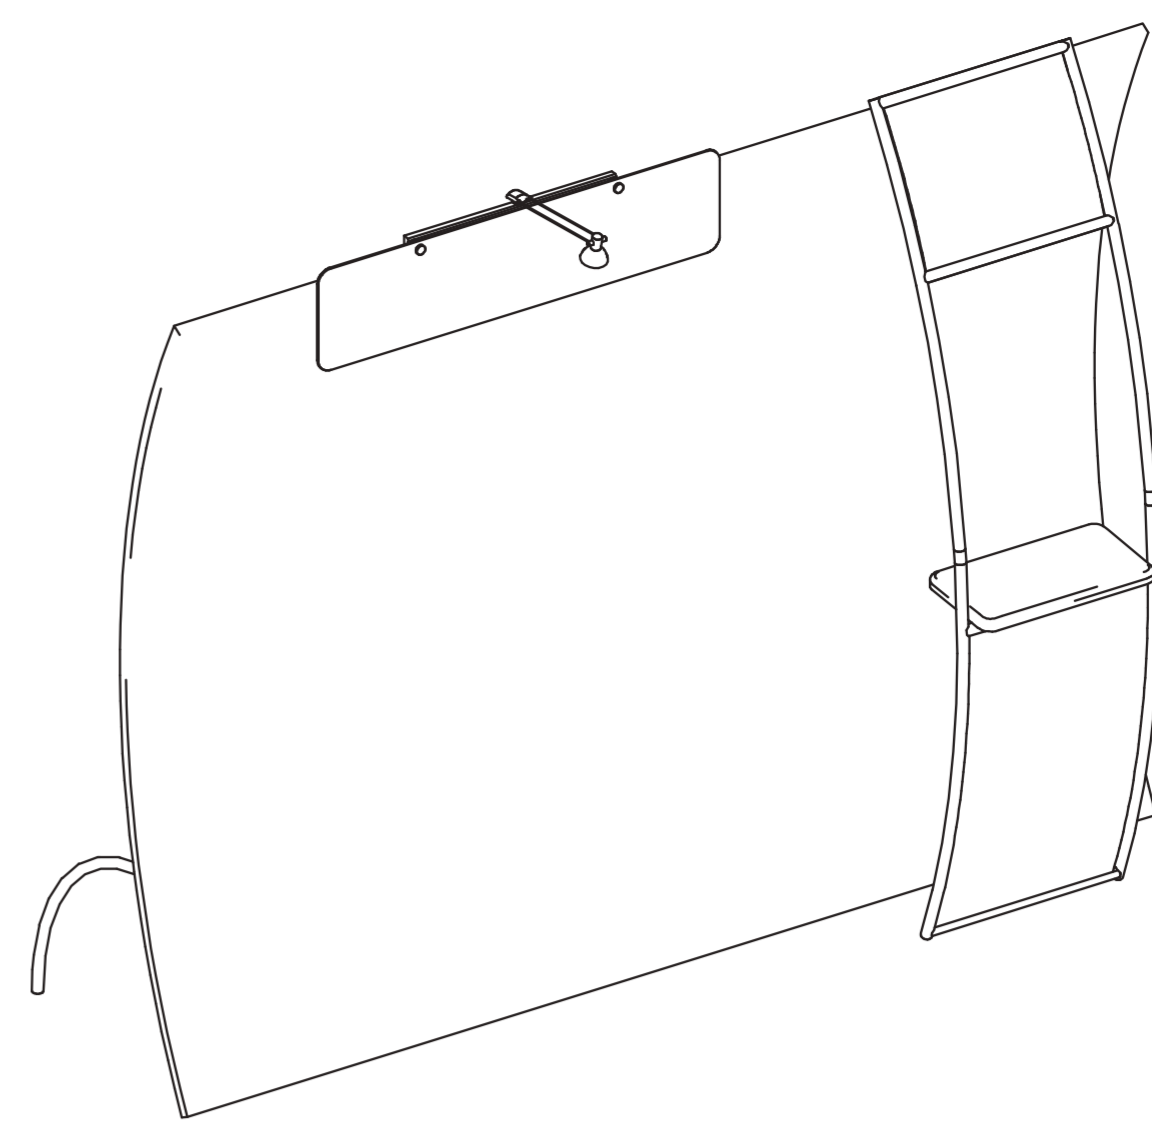

Total Finished Area: 21" w X 38.5" h

Total Visual Area: 21" w X 38" h

Use separate template for formulate backwall graphic. This template only represents the accent graphics.

Please be sure to include the 1/2" bleed around the perimeter.

Total Visual Area: 21" w X 17" h

BOTTOM

Total Graphic Area: 22" w X 39.5" h

Total Finished Area: 21" w X 38.5" h

Total Visual Area: 21" w X 38" h

Use separate template for formulate backwall graphic. This template only represents the accent graphics.

BOTTOM

bleed area

trim line