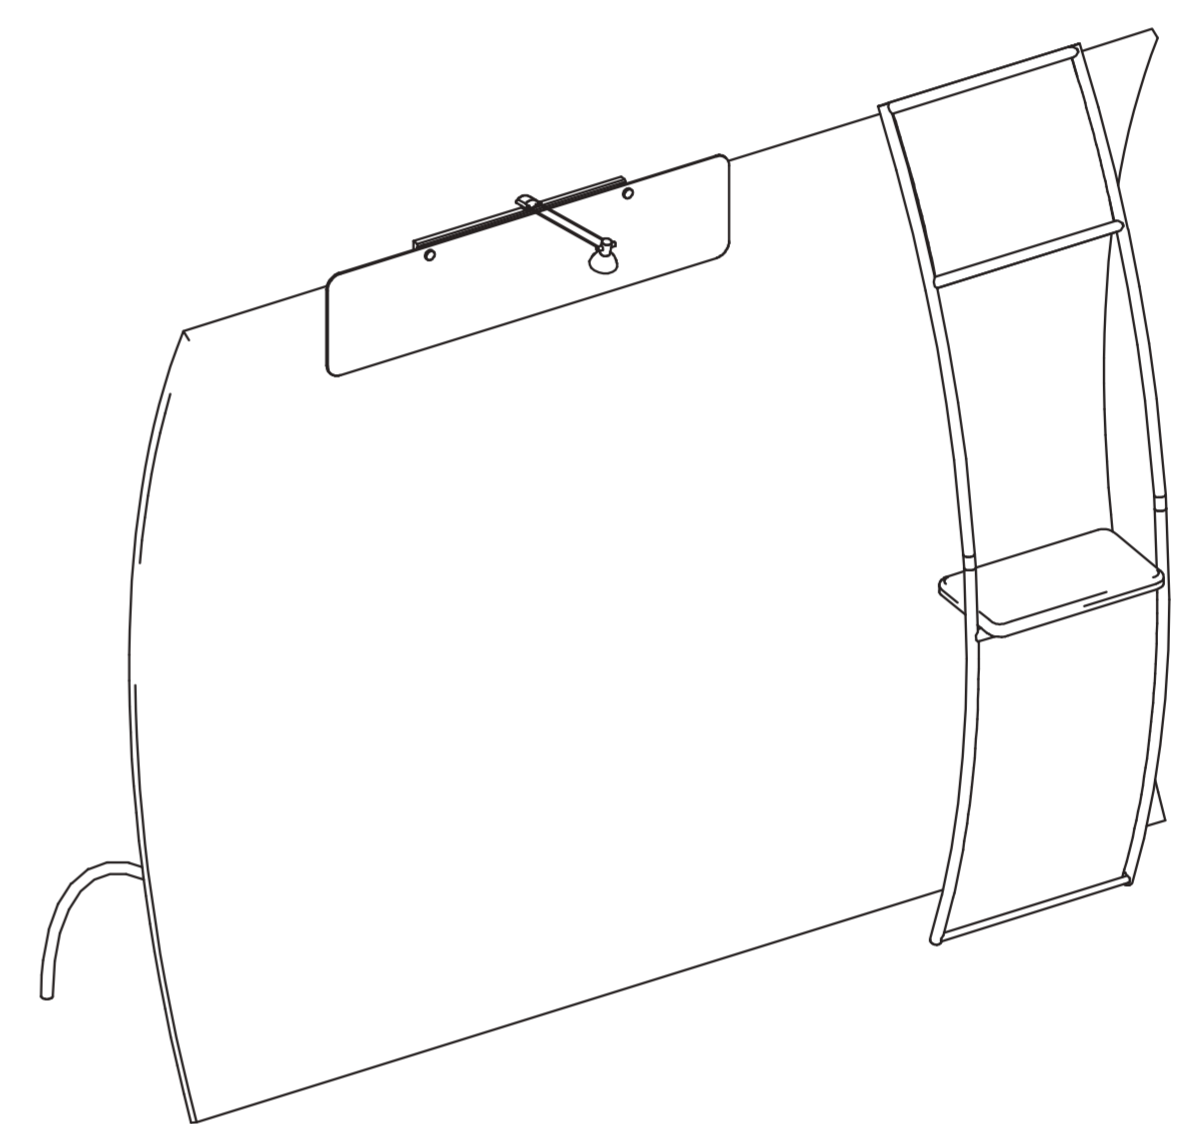

TOP

Formulate: Accent 06

TOP

Total Graphic Area: 22" w X 18.5" h

Total Finished Area: 21" w X 17.5" h

Total Visual Area: 21" w X 17" h

BOTTOM

Total Graphic Area: 22" w X 39.5" h

Total Finished Area: 21" w X 38.5" h

Total Visual Area: 21" w X 38" h

Use separate template for formulate backwall graphic. This template only represents the accent graphics.

Please be sure to include the 1/2" bleed around the perimeter.

BOTTOM

bleed area —

trim line —

TOP

Formulate: Accent 06

TOP

Total Graphic Area: 22" w X 18.5" h

Total Finished Area: 21" w X 17.5" h

Total Visual Area: 21" w X 17" h

BOTTOM

Total Graphic Area: 22" w X 39.5" h

Total Finished Area: 21" w X 38.5" h

Total Visual Area: 21" w X 38" h

Use separate template for formulate backwall graphic. This template only represents the accent graphics.