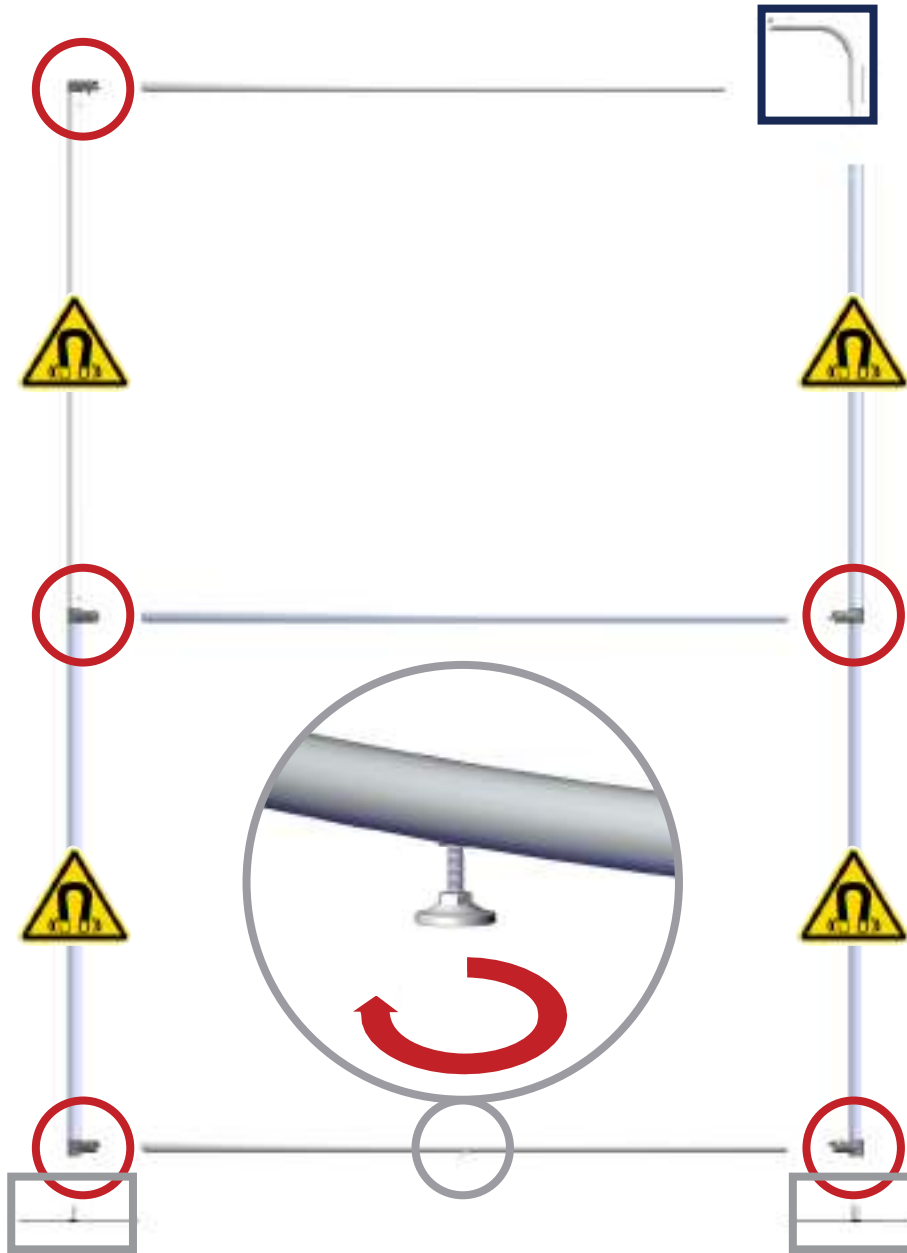

Modulate Frame 01

MOD-FRM-01-M-TL

Modulate™ Fabric Banners feature unique angles and shapes, are portable and now are even easier to configure to achieve your dream space! Modulate now offers magnets to attach frames and keep them securely connected together. Choose from multiple frame shapes to design your own combinations – walls, booths, conference rooms, storage areas – the possibilities are endless! The aluminum tube frames feature snap-button connections coupled with a printed pillowcase fabric graphic to slip over the frame and zip closed at the bottom. Twist-lock feet connect the tube frames at the bottom of the display. Each frame comes in a durable, portable carry bag.

This product may include the following materials for recycle:
aluminum, select wood, fabric, cardboard, paper, steel, and plastics.

1 person assembly recommended:

We are continually improving and modifying our product range and reserve the right to vary the specifications without prior notice. All dimensions and weights quoted are approximate and we accept no responsibility for variance. E&OE. See Graphic Templates for graphic bleed specifications.

*Not to scale

Graphic