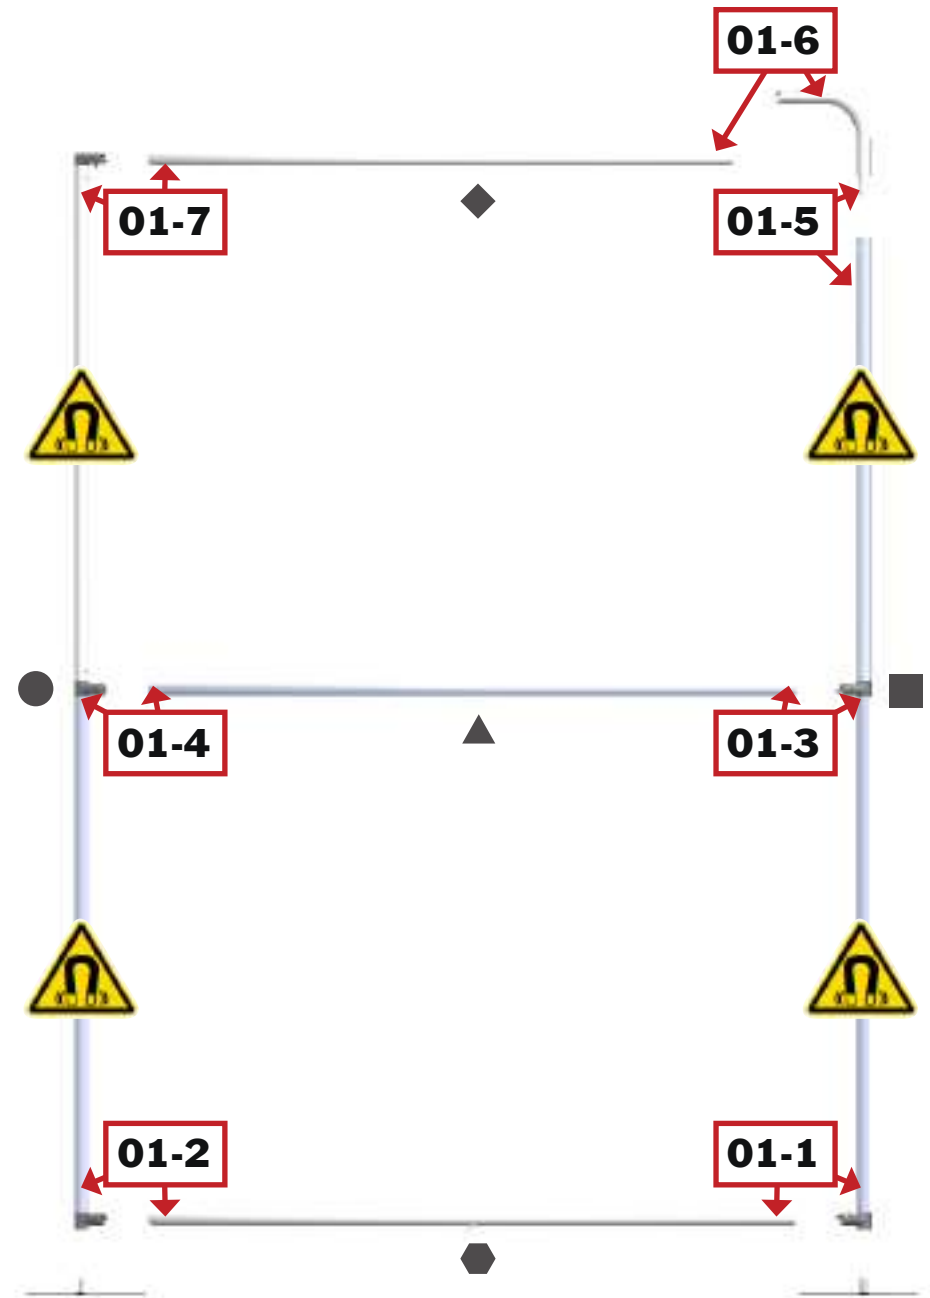

dimensions:

Hardware

Assembled unit:
67.6" w x 96.2" h x 16.8" d
1718mm(w) x 2444mm(h) x 427mm(d)

Approximate weight:
15 lbs / 7 kg

Graphic

Refer to related graphic template for more information.

Visit:
<https://www.theexhibitorshandbook.com/download-graphic-templates>

*Not to scale

Graphic