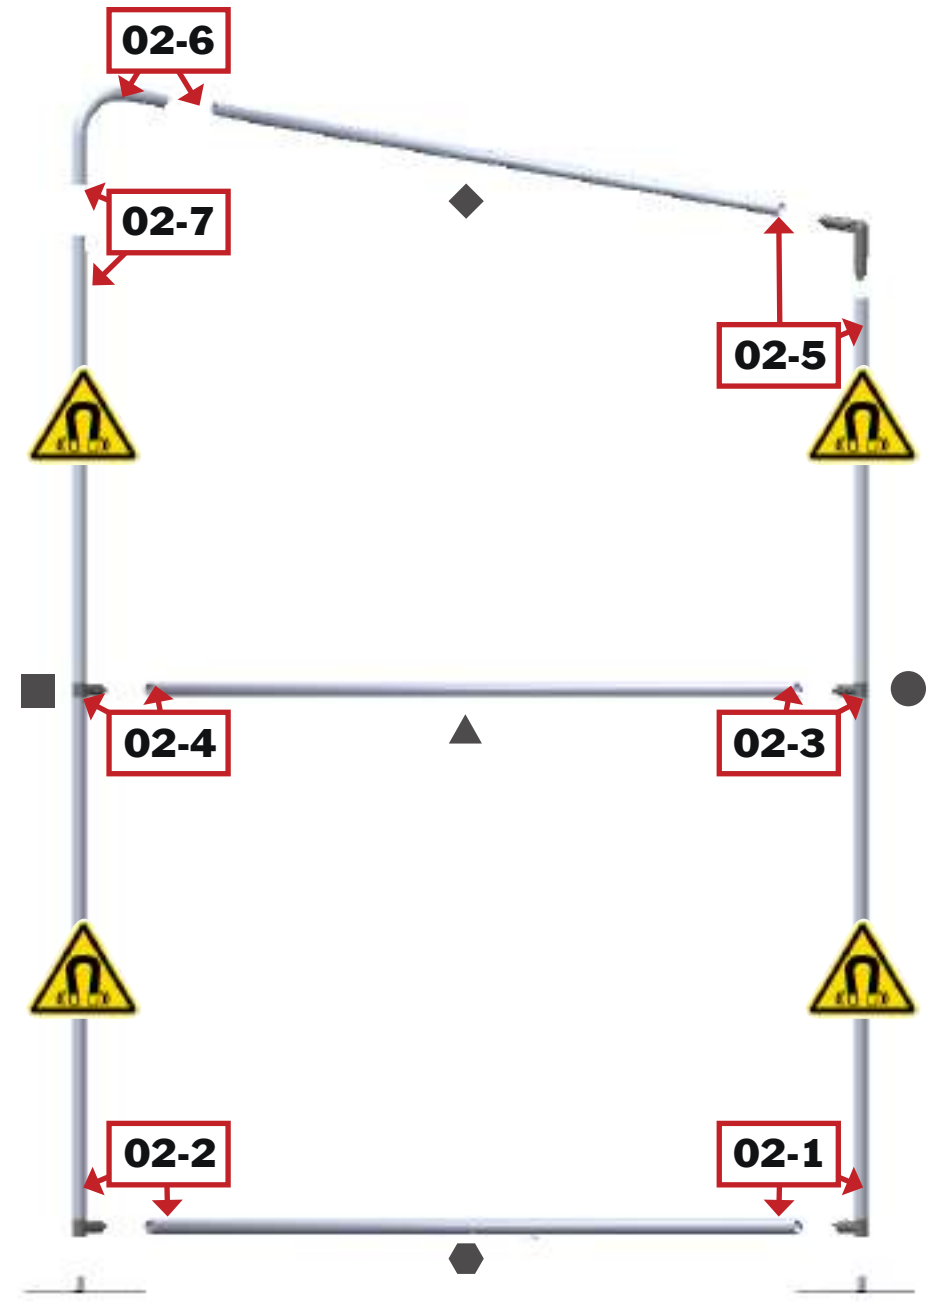

dimensions:

Hardware

Assembled unit:
67.59" w x 95.6" h x 16.8" d
1717mm(w) x 2428mm(h) x 427mm(d)

Approximate weight:
15 lbs / 7 kg

Graphic

Refer to related graphic template for more information.

Visit:
<https://www.theexhibitorshandbook.com/download-graphic-templates>

*Not to scale

Graphic