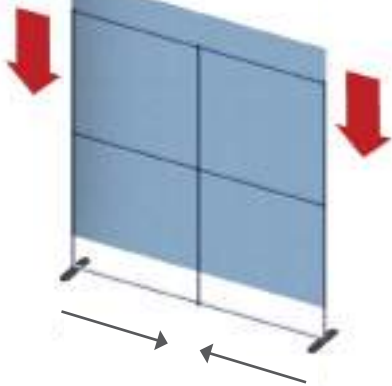

Modulate Frame 07

MOD-FRM-07-M-TL

Modulate™ Fabric Banners feature unique angles and shapes, are portable and now are even easier to configure to achieve your dream space! Modulate now offers magnets to attach frames and keep them securely connected together. Choose from multiple frame shapes to design your own combinations – walls, booths, conference rooms, storage areas – the possibilities are endless! The aluminum tube frames feature snap-button connections coupled with a printed pillowcase fabric graphic to slip over the frame and zip closed at the bottom. Twist-lock feet connect the tube frames at the bottom of the display. Each frame comes in a durable, portable carry bag.

*Not to scale

Loose

Graphic

x2