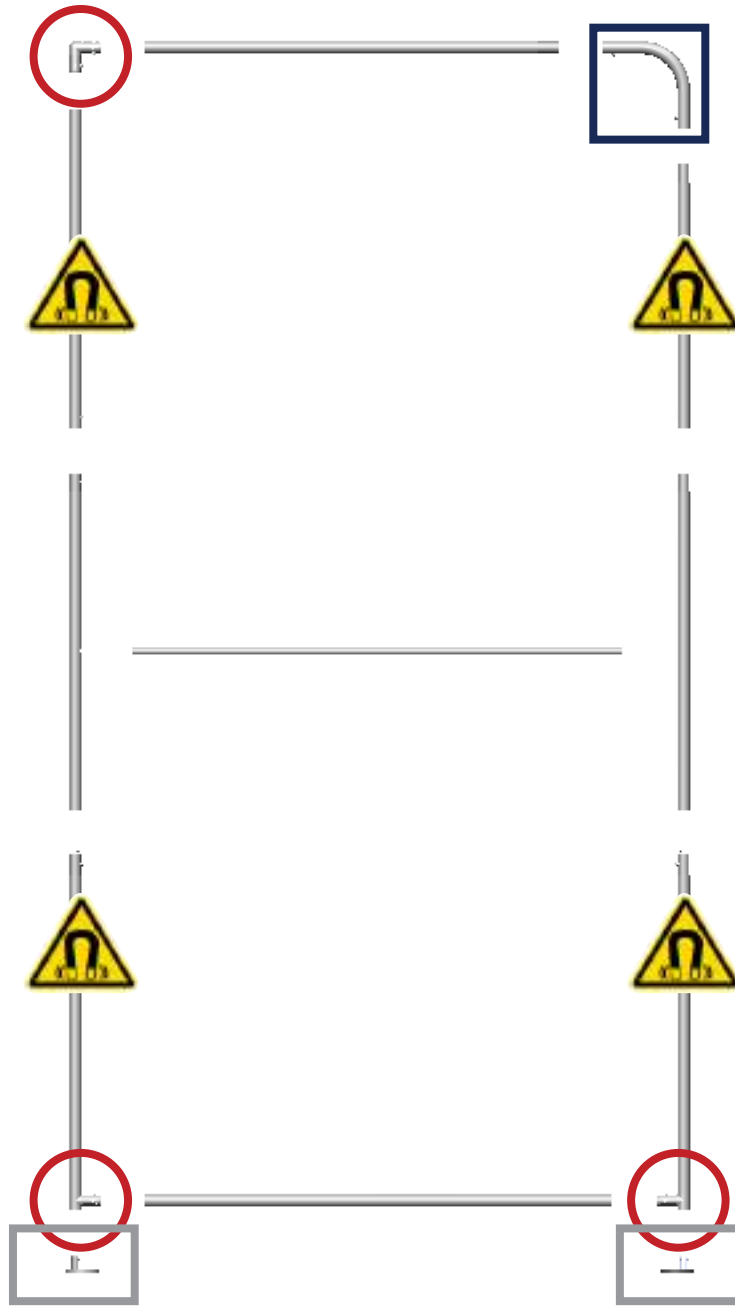

Modulate Frame 08

MOD-FRM-08-M-TL

Modulate™ Fabric Banners feature unique angles and shapes, are portable and now are even easier to configure to achieve your dream space! Modulate now offers magnets to attach frames and keep them securely connected together. Choose from multiple frame shapes to design your own combinations – walls, booths, conference rooms, storage areas – the possibilities are endless! The aluminum tube frames feature snap-button connections coupled with a printed pillowcase fabric graphic to slip over the frame and zip closed at the bottom. Twist-lock feet connect the tube frames at the bottom of the display. Each frame comes in a durable, portable carry bag.

This product may include the following materials for recycle:
aluminum, select wood, fabric, cardboard, paper, steel, and plastics.

1 person assembly recommended:

We are continually improving and modifying our product range and reserve the right to vary the specifications without prior notice. All dimensions and weights quoted are approximate and we accept no responsibility for variance. E&OE. See Graphic Templates for graphic bleed specifications.

*Not to scale

Graphic