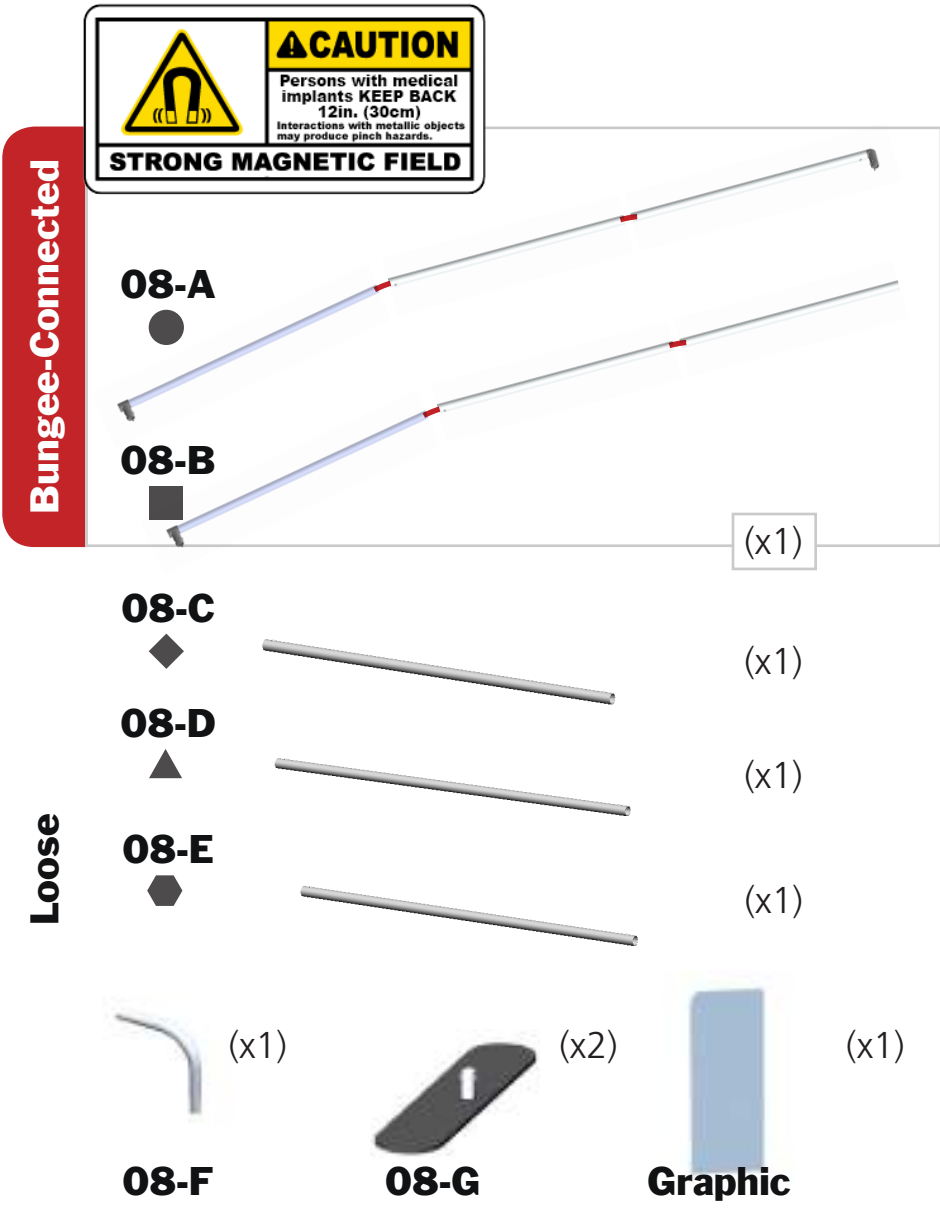

Modulate Frame 08

MOD-FRM-08-M-TL

Modulate™ Fabric Banners feature unique angles and shapes, are portable and now are even easier to configure to achieve your dream space! Modulate now offers magnets to attach frames and keep them securely connected together. Choose from multiple frame shapes to design your own combinations – walls, booths, conference rooms, storage areas – the possibilities are endless! The aluminum tube frames feature snap-button connections coupled with a printed pillowcase fabric graphic to slip over the frame and zip closed at the bottom. Twist-lock feet connect the tube frames at the bottom of the display. Each frame comes in a durable, portable carry bag.

*Not to scale

Graphic