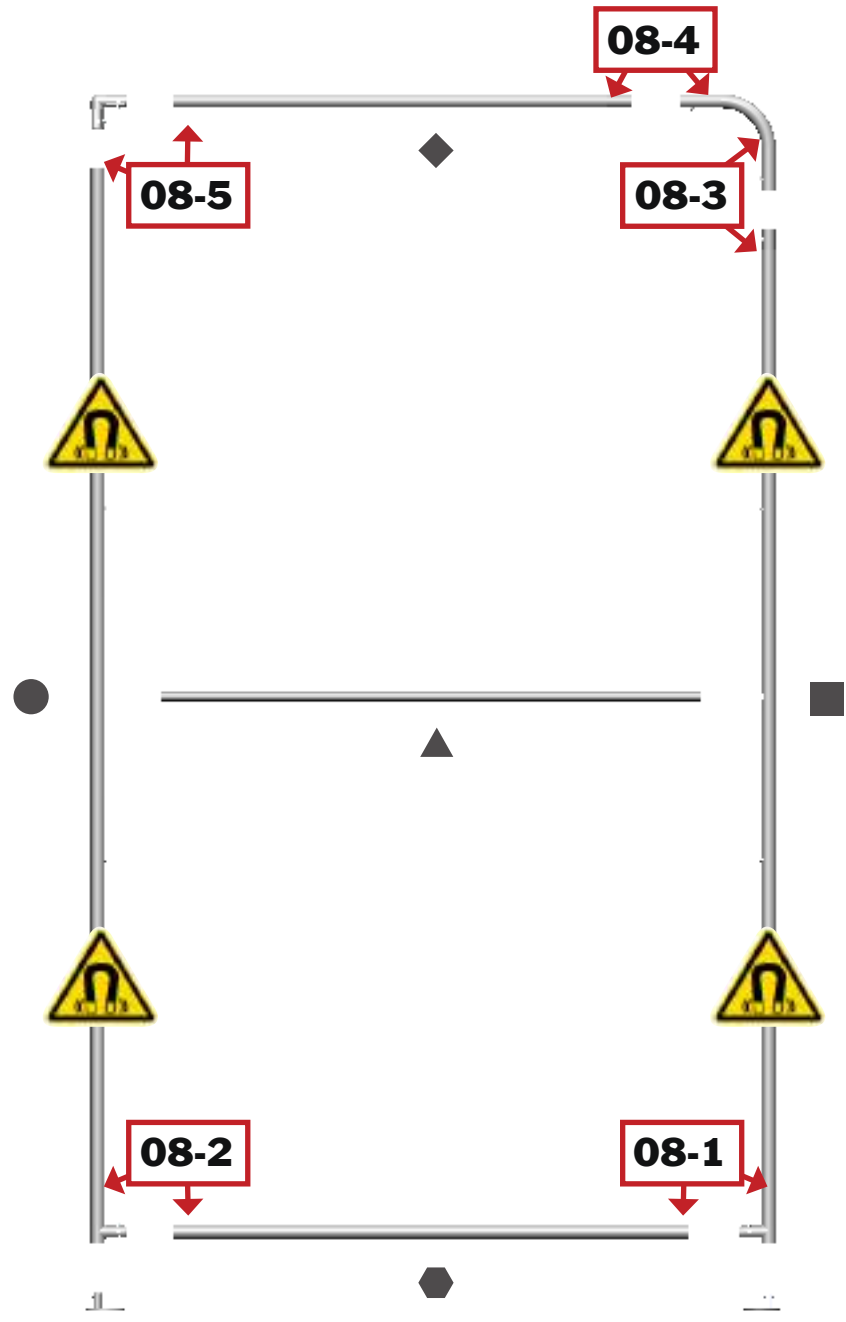

*Not to scale