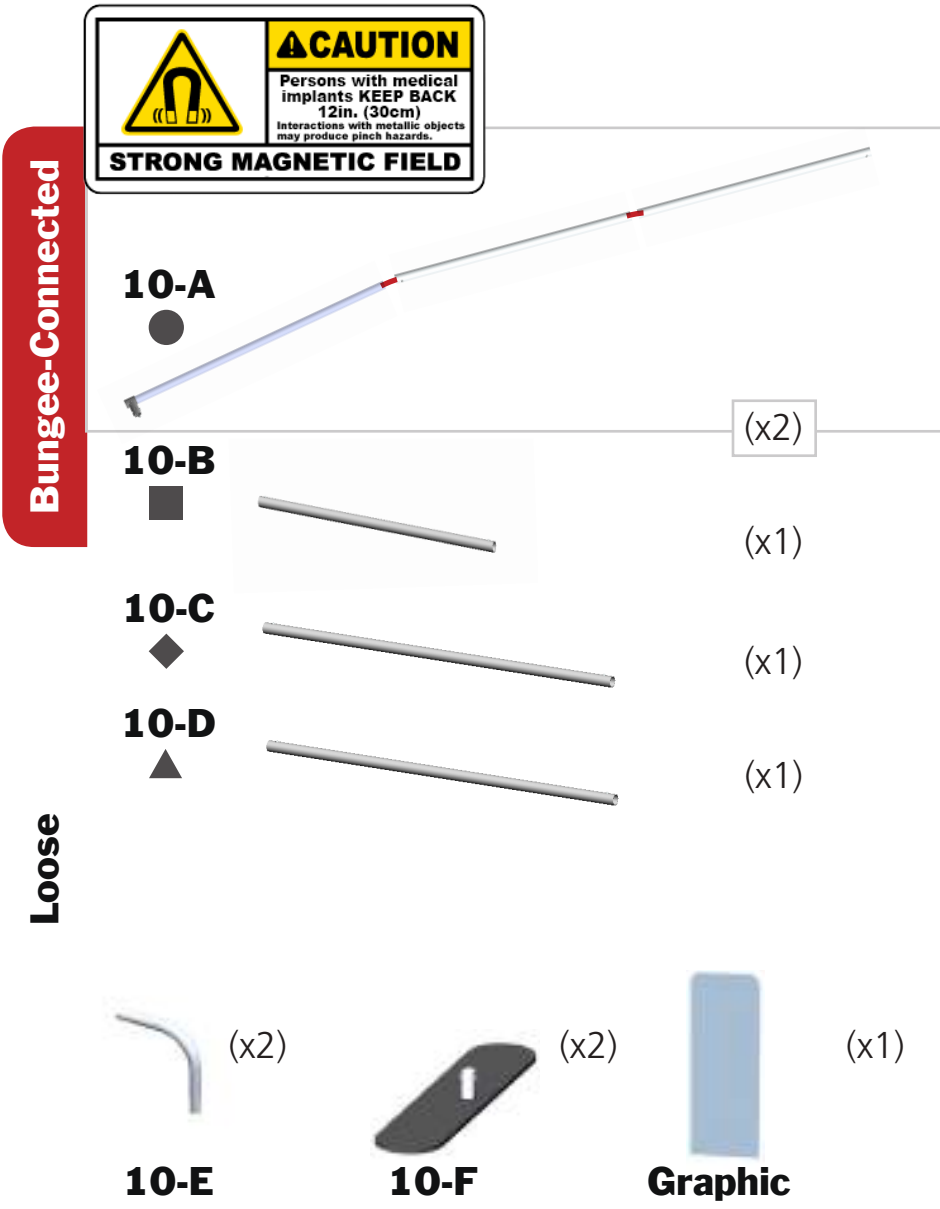

Modulate Frame 10

MOD-FRM-10-M-TL

Modulate™ Fabric Banners feature unique angles and shapes, are portable and now are even easier to configure to achieve your dream space! Modulate now offers magnets to attach frames and keep them securely connected together. Choose from multiple frame shapes to design your own combinations – walls, booths, conference rooms, storage areas – the possibilities are endless! The aluminum tube frames feature snap-button connections coupled with a printed pillowcase fabric graphic to slip over the frame and zip closed at the bottom. Twist-lock feet connect the tube frames at the bottom of the display. Each frame comes in a durable, portable carry bag.

*Not to scale

Graphic