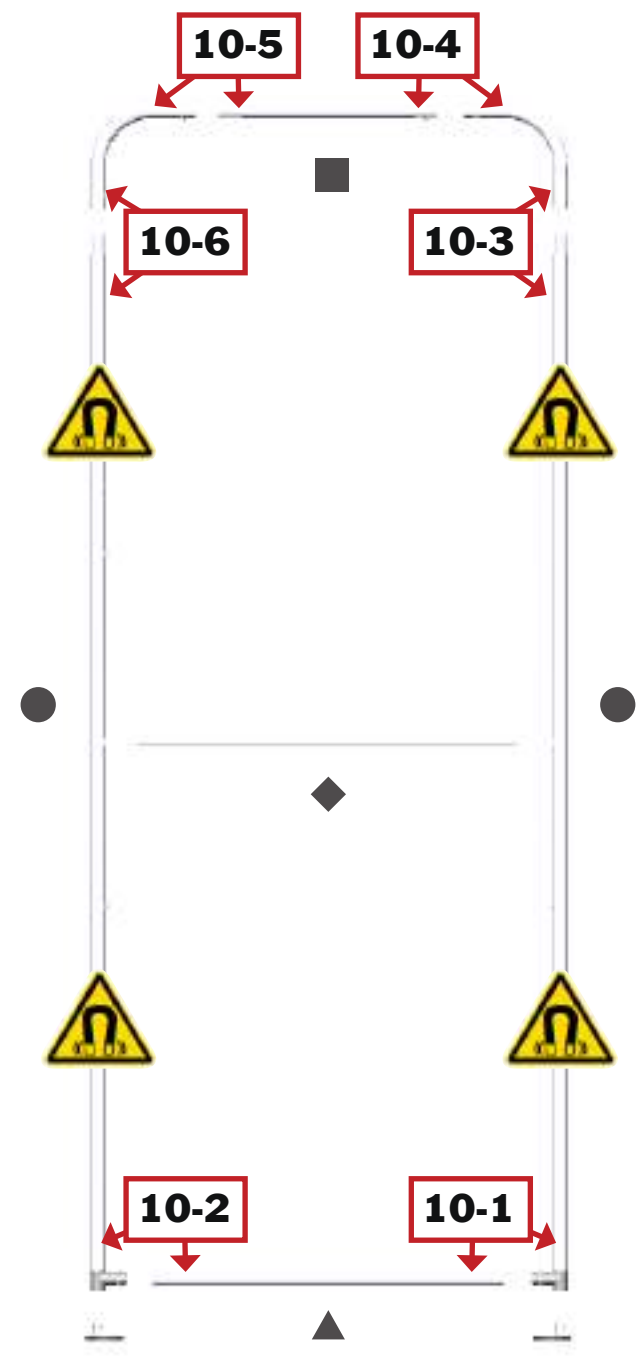

Modulate Frame 10

MOD-FRM-10-M-TL

Modulate™ Fabric Banners feature unique angles and shapes, are portable and now are even easier to configure to achieve your dream space! Modulate now offers magnets to attach frames and keep them securely connected together. Choose from multiple frame shapes to design your own combinations – walls, booths, conference rooms, storage areas – the possibilities are endless! The aluminum tube frames feature snap-button connections coupled with a printed pillowcase fabric graphic to slip over the frame and zip closed at the bottom. Twist-lock feet connect the tube frames at the bottom of the display. Each frame comes in a durable, portable carry bag.

dimensions:

Hardware

Assembled unit:
32.7" w x 95.6" h x 15.7" d
832mm(w) x 2429mm(h) x 399mm(d)

Approximate weight:
13 lbs / 6 kg

Graphic

Refer to related graphic template for more information.

Visit:
<https://www.theexhibitorshandbook.com/download-graphic-templates>

Shipping

Packing box(es):
1 Box

Box size:
48" l x 12" h x 5" d
1220mm(l) x 305mm(h) x 127mm(d)

Approximate shipping weight:
16 lbs / 8 kg

additional information:

Graphic material:
Dye-sublimation zipper pillowcase fabric

*Not to scale

Graphic