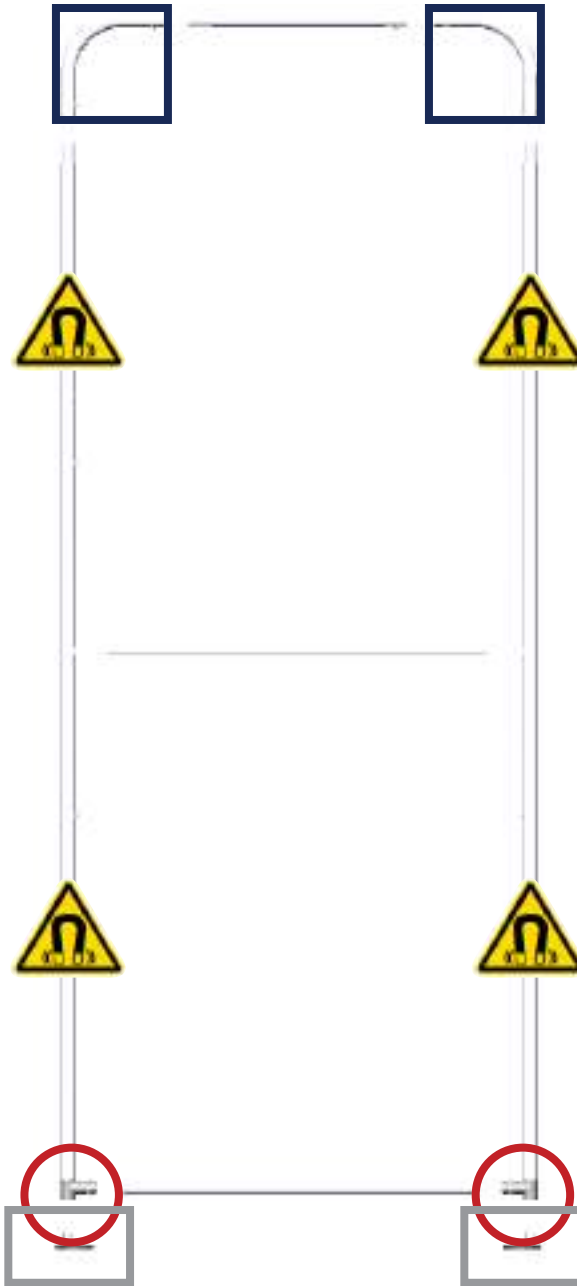

Modulate Frame 10

MOD-FRM-10-M-TL

Modulate™ Fabric Banners feature unique angles and shapes, are portable and now are even easier to configure to achieve your dream space! Modulate now offers magnets to attach frames and keep them securely connected together. Choose from multiple frame shapes to design your own combinations – walls, booths, conference rooms, storage areas – the possibilities are endless! The aluminum tube frames feature snap-button connections coupled with a printed pillowcase fabric graphic to slip over the frame and zip closed at the bottom. Twist-lock feet connect the tube frames at the bottom of the display. Each frame comes in a durable, portable carry bag.

dimensions:

Hardware

Assembled unit:
32.7" w x 95.6" h x 15.7" d
832mm(w) x 2429mm(h) x 399mm(d)

Approximate weight:
13 lbs / 6 kg

Graphic

Refer to related graphic template for more information.

Visit:
<https://www.theexhibitorshandbook.com/download-graphic-templates>

This product may include the following materials for recycle:
aluminum, select wood, fabric, cardboard, paper, steel, and plastics.

1 person assembly recommended:

We are continually improving and modifying our product range and reserve the right to vary the specifications without prior notice. All dimensions and weights quoted are approximate and we accept no responsibility for variance. E&OE. See Graphic Templates for graphic bleed specifications.

*Not to scale

Graphic