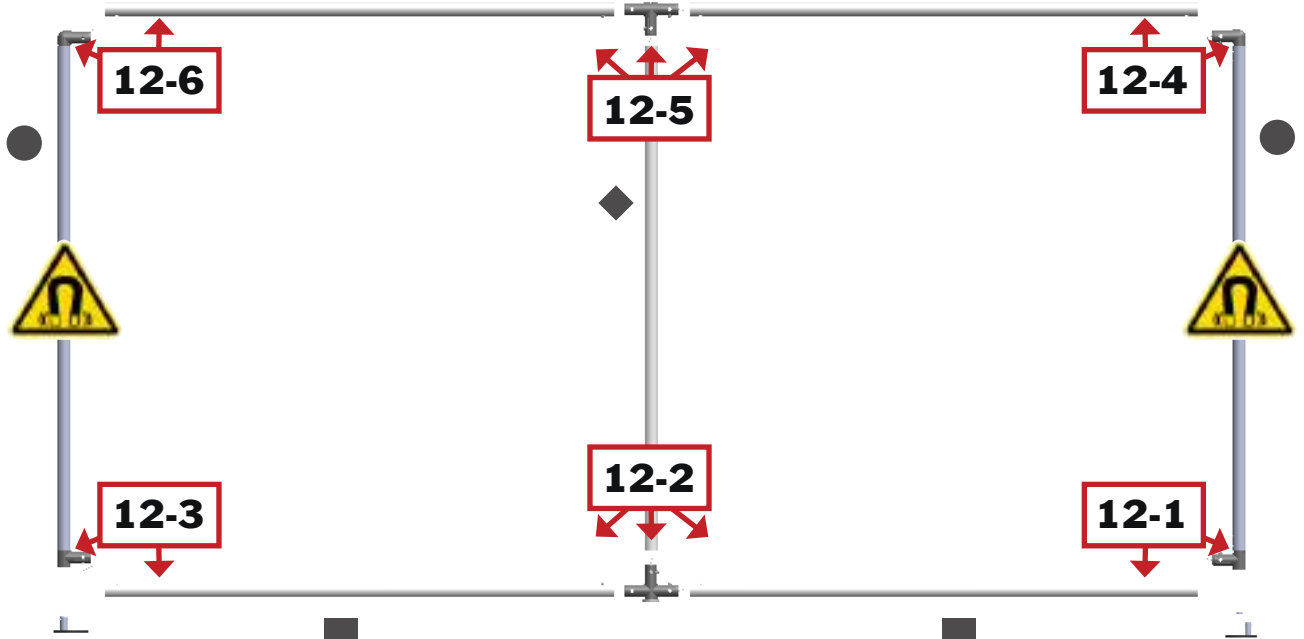

dimensions:

Hardware

Assembled unit:
96.31" w x 48.6" h x 15.7" d
2447mm(w) x 1234mm(h) x 399mm(d)

Approximate weight:
14 lbs / 7 kg

Graphic

Refer to related graphic template for more information.

Visit:
<https://www.theexhibitorshandbook.com/download-graphic-templates>

*Not to scale

12-A

(x2)

12-B

(x4)

12-C

(x1)

Loose

(x1)

12-D

(x2)

12-E

(x1)

12-F

(x1)

Graphic