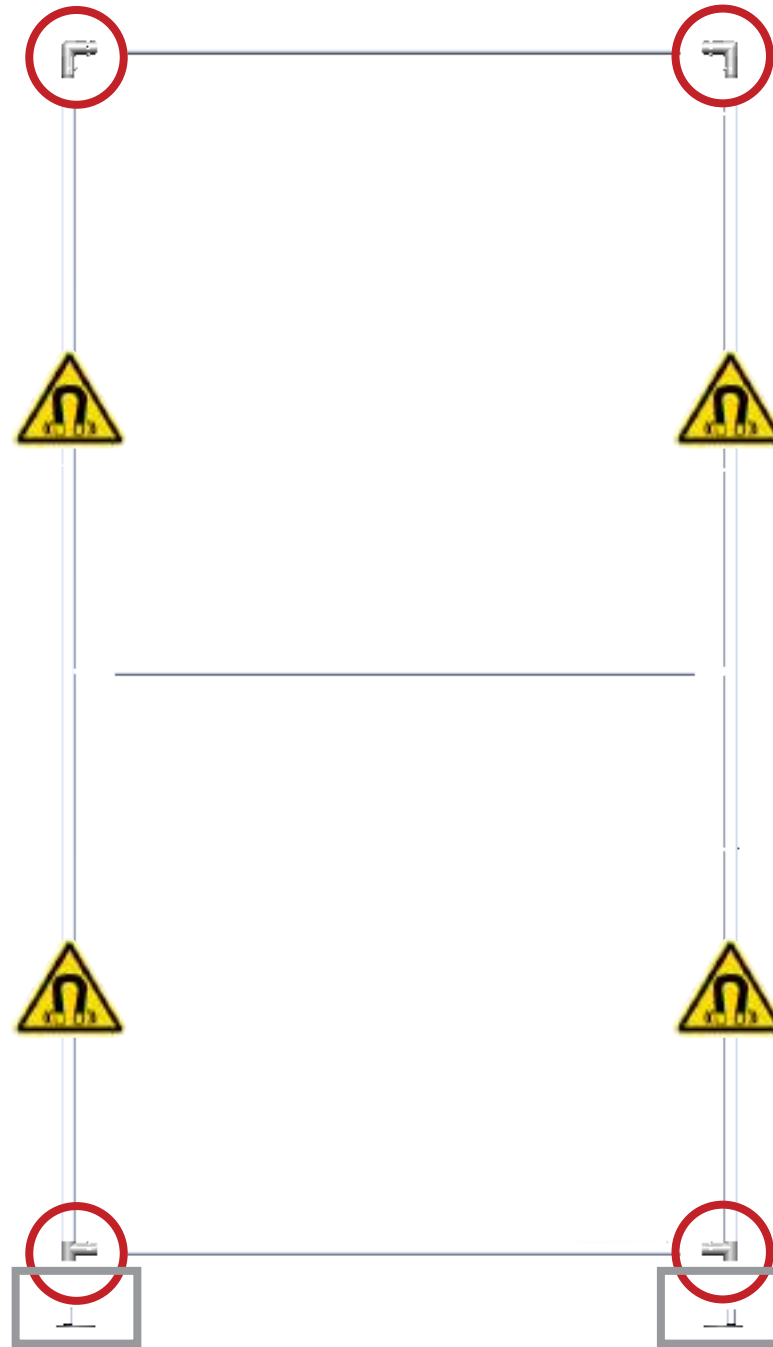

Modulate Frame 13

MOD-FRM-13-M-TL

Modulate™ Fabric Banners feature unique angles and shapes, are portable and now are even easier to configure to achieve your dream space! Modulate now offers magnets to attach frames and keep them securely connected together. Choose from multiple frame shapes to design your own combinations – walls, booths, conference rooms, storage areas – the possibilities are endless! The aluminum tube frames feature snap-button connections coupled with a printed pillowcase fabric graphic to slip over the frame and zip closed at the bottom. Twist-lock feet connect the tube frames at the bottom of the display. Each frame comes in a durable, portable carry bag.

This product may include the following materials for recycle:
aluminum, select wood, fabric, cardboard, paper, steel, and plastics.

1 person assembly recommended:

We are continually improving and modifying our product range and reserve the right to vary the specifications without prior notice. All dimensions and weights quoted are approximate and we accept no responsibility for variance. E&OE. See Graphic Templates for graphic bleed specifications.

*Not to scale

Bungee-Connected

13-A

(x2)

13-B

(x2)

13-C

(x1)

Loose

(x2)

13-D

(x2)

13-E

(x1)

Graphic

Graphic