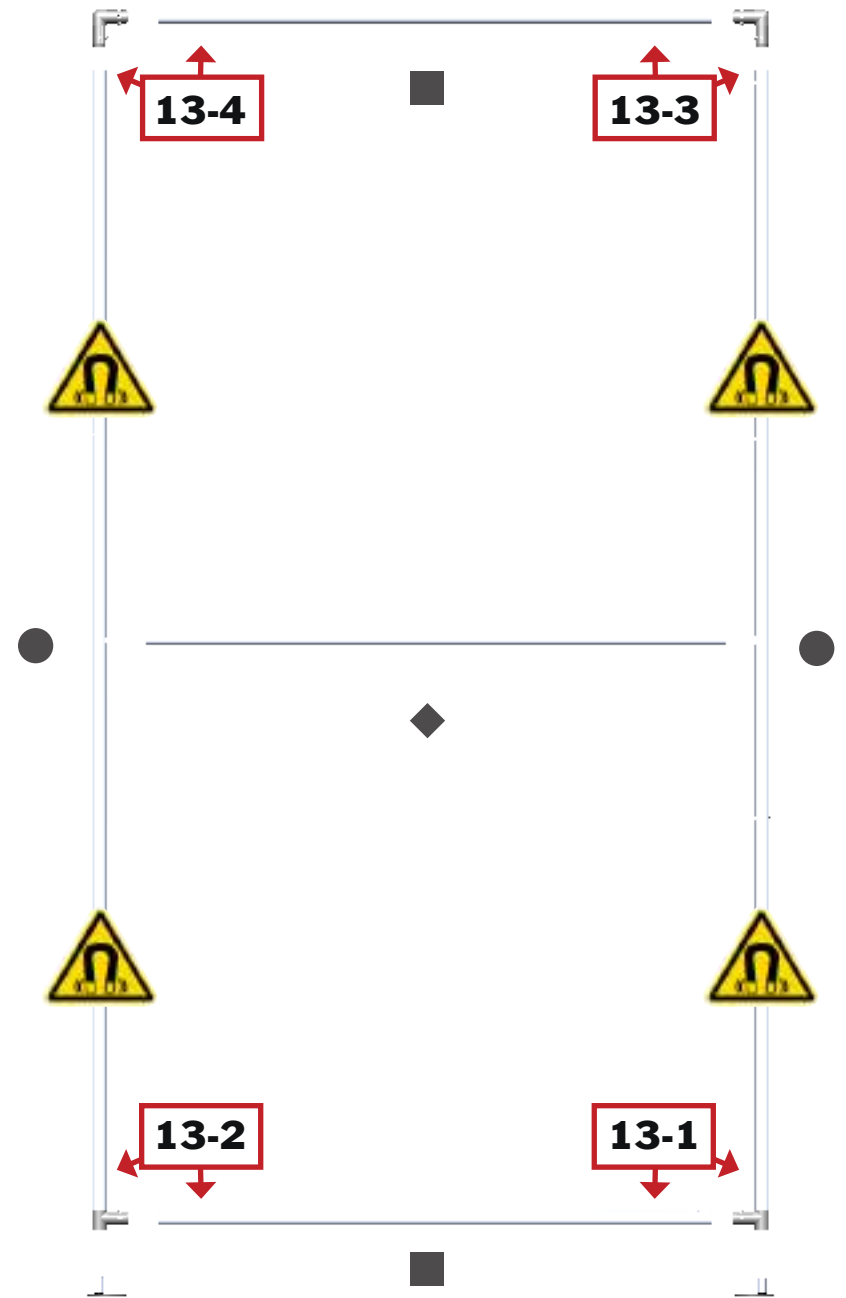

dimensions:

Hardware

Assembled unit:
48.7" w x 96.2" h x 15.7" d
1237mm(w) x 2444mm(h) x 399mm(d)

Approximate weight:
14 lbs / 7 kg

Graphic

Refer to related graphic template for more information.

Visit:
<https://www.theexhibitorshandbook.com/download-graphic-templates>

*Not to scale

Bungee-Connected

13-A

(x2)

13-B

(x2)

13-C

(x1)

Loose

(x2)

13-D

(x2)

13-E

(x1)

Graphic

Graphic