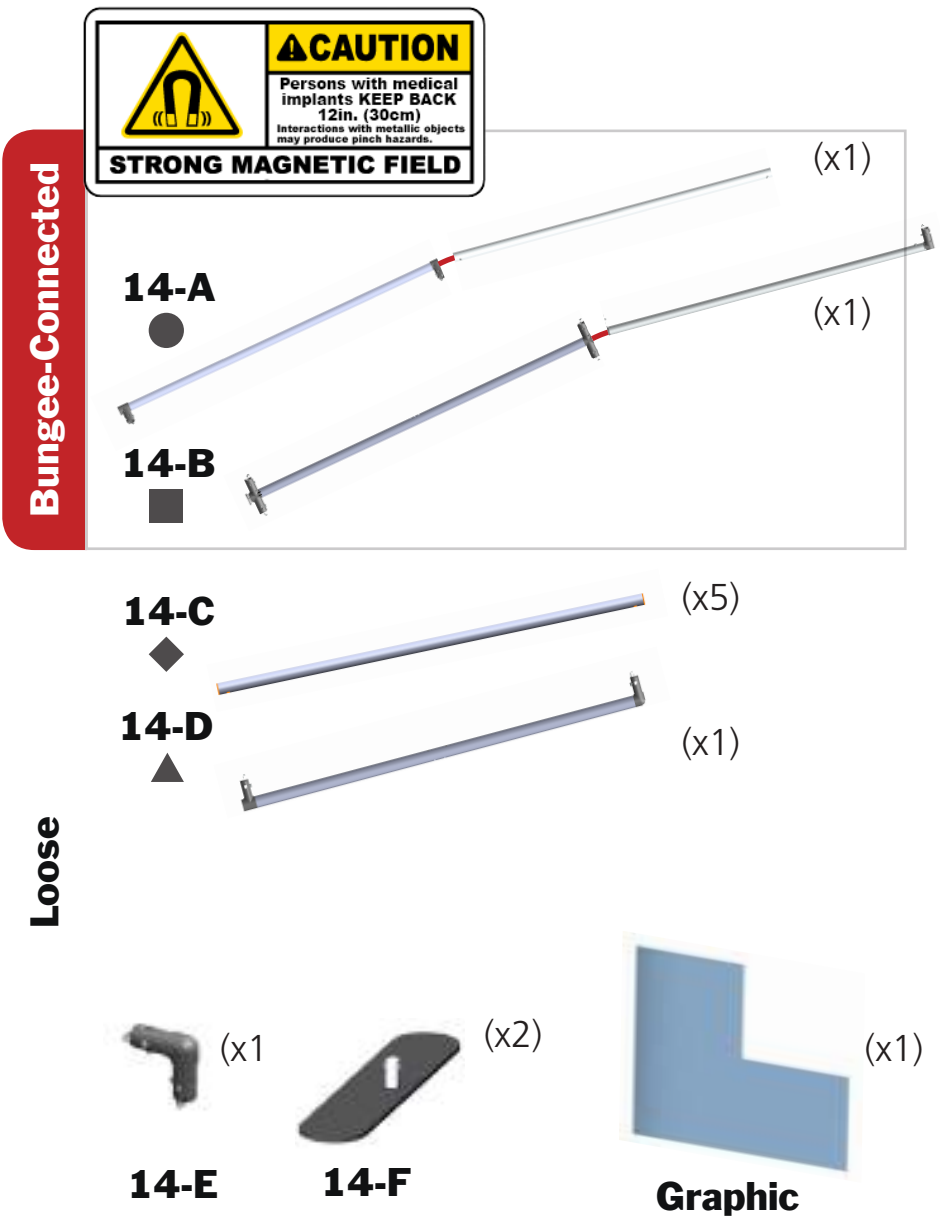

Modulate Frame 14

MOD-FRM-14-M-TL

Modulate™ Fabric Banners feature unique angles and shapes, are portable and now are even easier to configure to achieve your dream space! Modulate now offers magnets to attach frames and keep them securely connected together. Choose from multiple frame shapes to design your own combinations – walls, booths, conference rooms, storage areas – the possibilities are endless! The aluminum tube frames feature snap-button connections coupled with a printed pillowcase fabric graphic to slip over the frame and zip closed at the bottom. Twist-lock feet connect the tube frames at the bottom of the display. Each frame comes in a durable, portable carry bag.

dimensions:

Hardware

Assembled unit:
96.7" w x 96.2" h x 15.7" d
2457mm(w) x 2444mm(h) x 399mm(d)

Approximate weight:
17 lbs / 8 kg

Graphic

Refer to related graphic template for more information.

Visit:
<https://www.theexhibitorshandbook.com/download-graphic-templates>

*Not to scale

Graphic